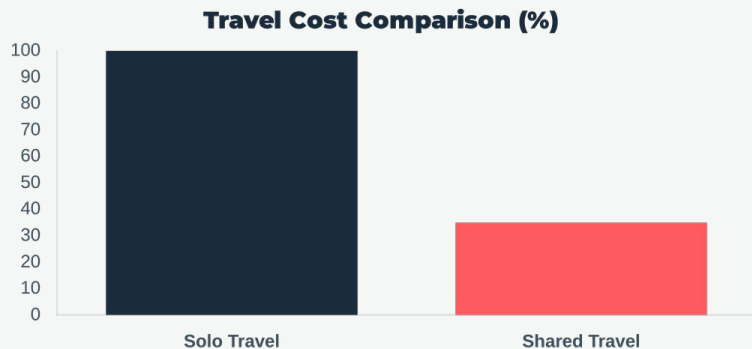

THE MOBILITY CHALLENGE

Addressing the inefficiencies and rising costs of modern transportation through shared intelligence.