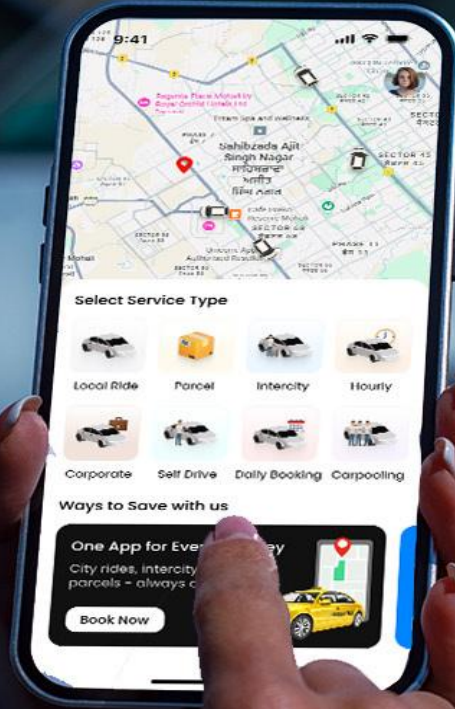

CLONIFY OVERVIEW

ABOUT

Clonify Now is a forward-thinking technology development company specializing in creating innovative, scalable mobile and web applications. With a focus on solving real-world problems through cutting-edge technology, Clonify Now has established itself as a trusted partner for businesses seeking to enter or expand in digital markets.