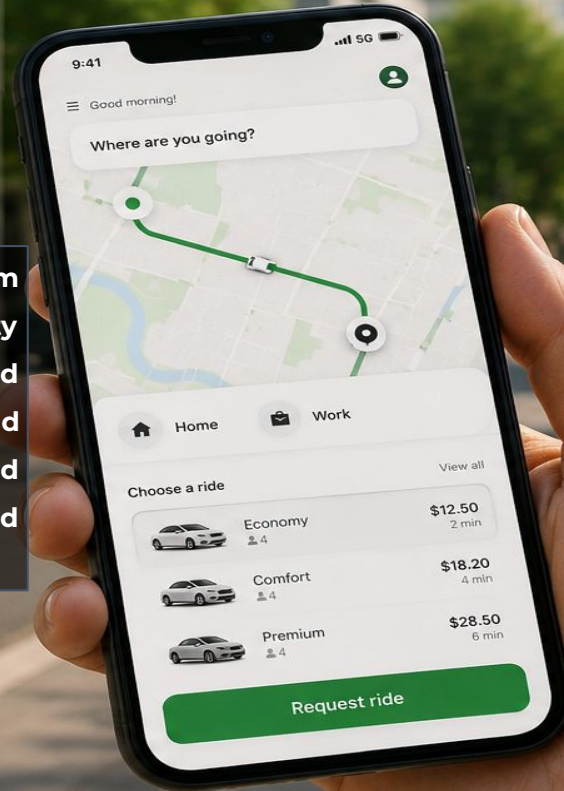

ClonifyNow

PUDO RIDE SHARING APP CASE STUDY

Transforming Shared Mobility with Smart Carpooling Solutions

PUDO

APP OVERVIEW

What is PUDO?

PUDO is a sophisticated mobile application platform designed to revolutionize urban and intercity transportation through intelligent ride-sharing and carpooling solutions. The platform connects riders and drivers in real-time, enabling seamless, secure, and affordable mobility solutions for commuters and travelers across multiple markets.

500+

TOTAL DOWNLOADS

4.5 ★

USER RATING

2

GLOBAL MARKETS

PUDO APP COUNTRY-WISE PRESENCE AND USER REACH

Canada (45%) Nigeria (35%) United States (15%) Other Regions (5%)

Key Highlights

- **Canada** remains one of the primary operational markets for PUDO App.
- **Nigeria** represents a major growth and deployment region for the platform.
- The app is also available through the **United States** App Store, showing international accessibility.
- Additional downloads and visibility may come from other regions through Google Play and App Store global accessibility.