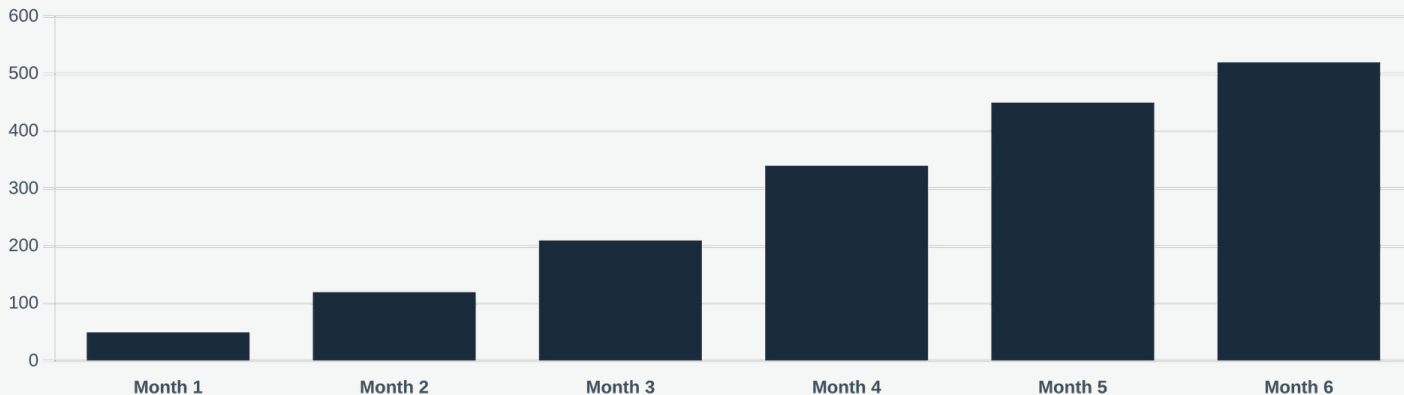

500+

TOTAL DOWNLOADS

4.5 ★

USER RATING

2

GLOBAL MARKETS

PUDO APP COUNTRY-WISE PRESENCE AND USER REACH

Canada (45%) Nigeria (35%) United States (15%) Other Regions (5%)