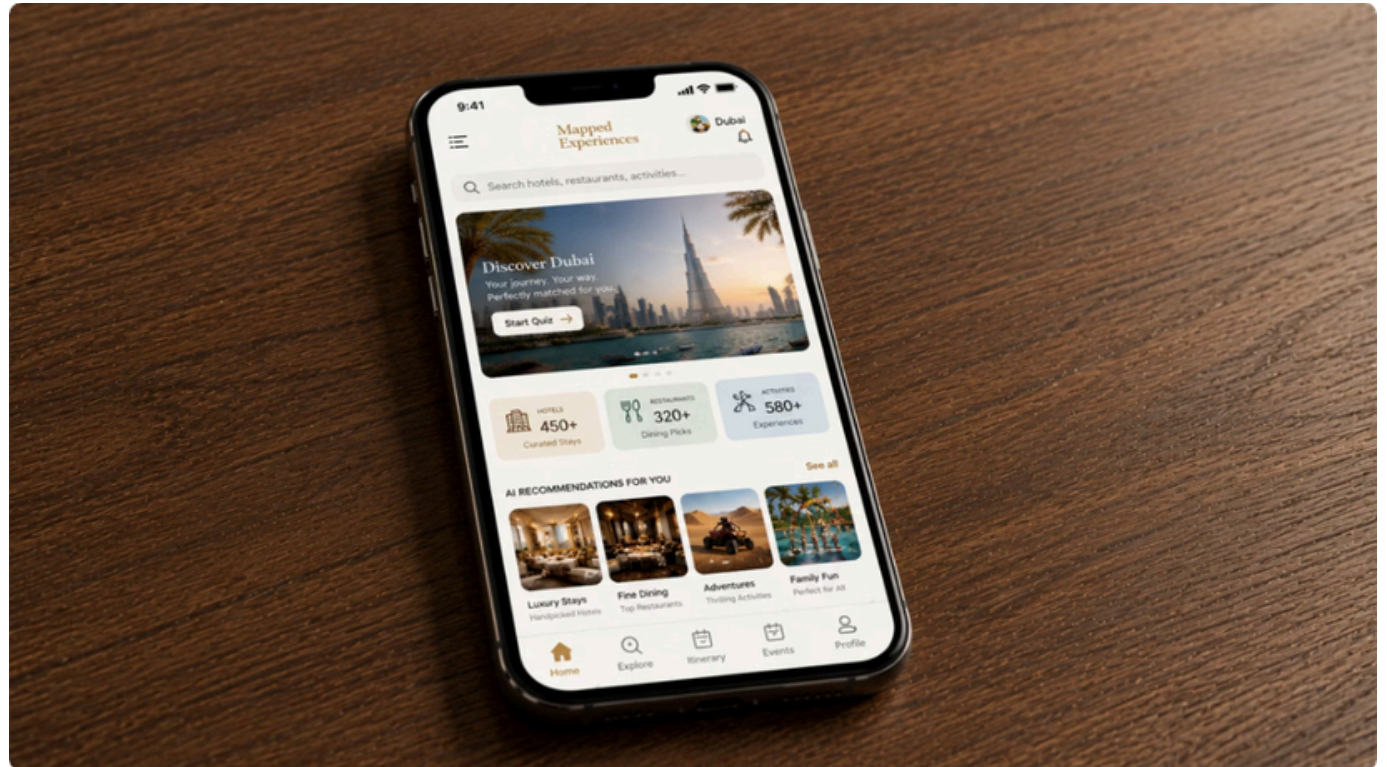

# Mapped Experiences

Dubai's most personalised travel superapp—white-labelled by ClonifyNow for global travel entrepreneurs.

**UAE & Dubai**

**iOS & Android**

**100+ Subscribers**

# What is Mapped Experiences?

one-stop super app that transforms how travellers navigate Dubai — powered by AI-filtered, expert-curated recommendations. Members complete a short preference questionnaire defining their travel style: luxury, adventure, romance, foodie, or family. The platform instantly filters hundreds of options to deliver highly personalised matches across hotels, dining, activities, and GCC itineraries.